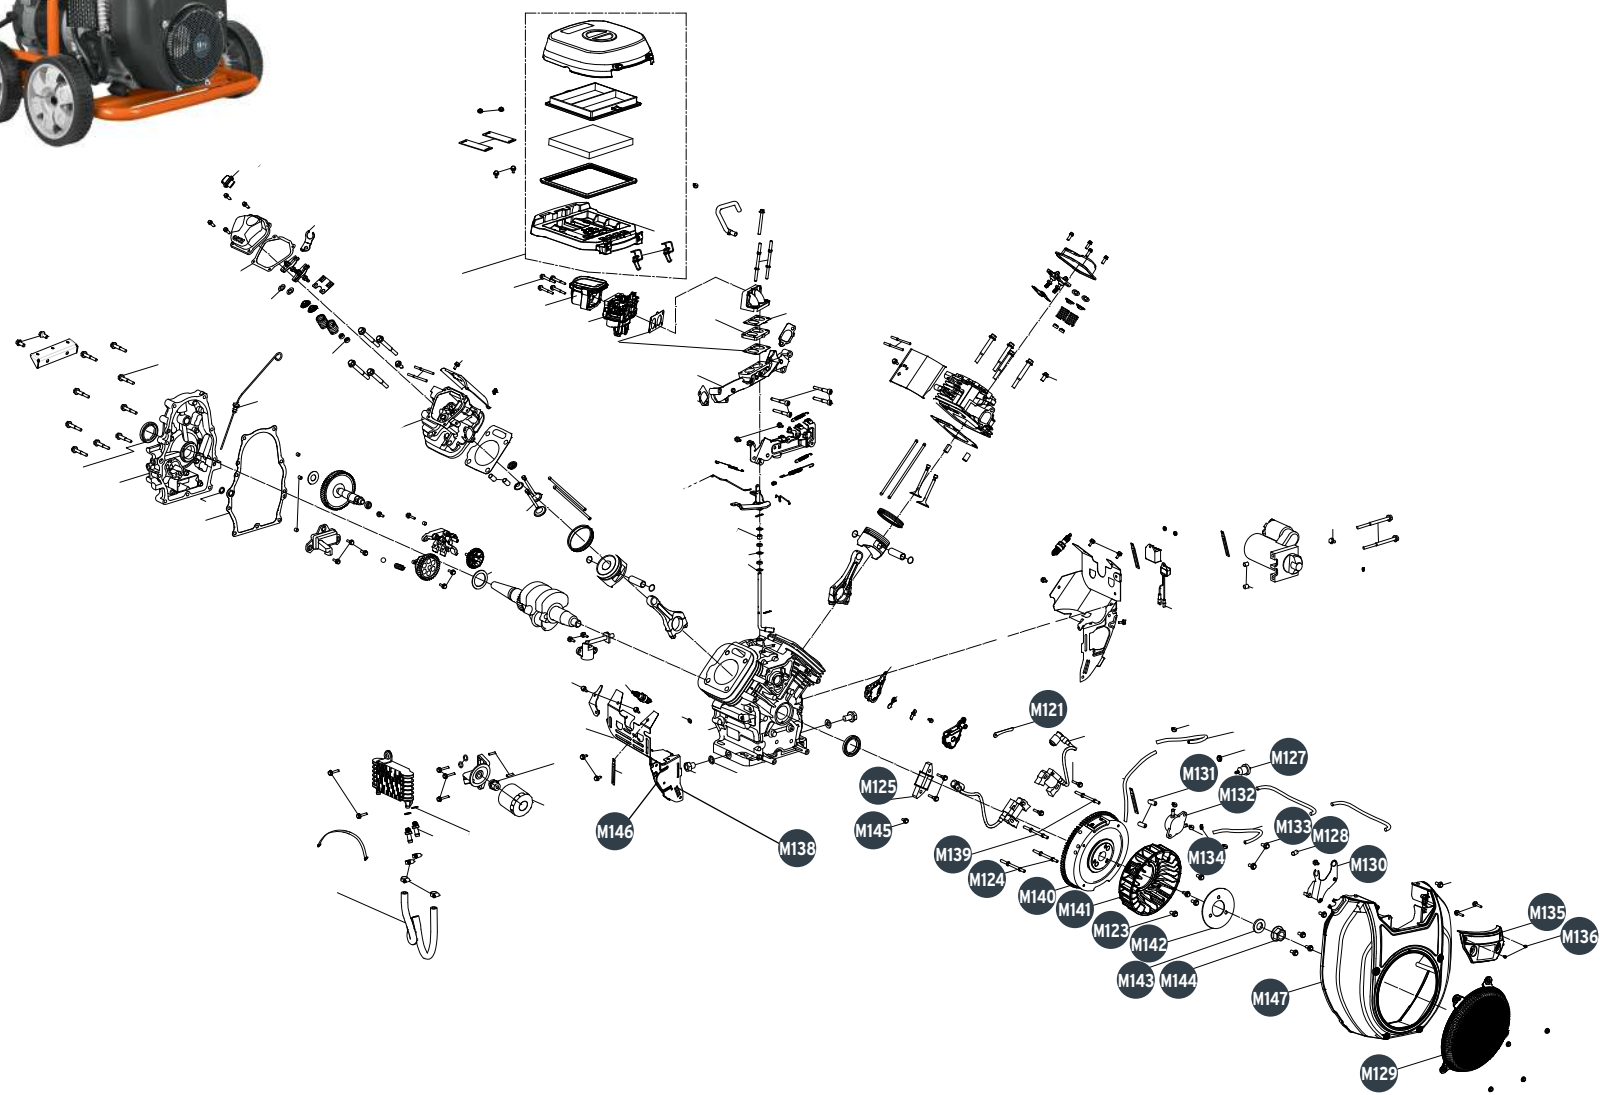

F

No.	Código	Clave	Descripción
M121	933759	R121-GEN-100X	Placa de fijación de cable
M122	933760	R122-GEN-100X	Tornillo M6x35
M123	933761	R123-GEN-100X	Tornillo M6x16
M124	933762	R124-GEN-100X	Birlo M6x117
M125	933763	R125-GEN-100X	Bobina
M126	933764	R126-GEN-100X	Protector de tubo
M127	933765	R127-GEN-100X	Filtro de gasolina
M128	933766	R128-GEN-100X	Protector de tubo para manguera
M129	933767	R129-GEN-100X	Rejilla
M130	933768	R130-GEN-100X	Soporte de bomba
M131	933769	R131-GEN-100X	Buje Ø6.5xØ10x24
M132	933770	R132-GEN-100X	Bomba de gasolina
M133	933771	R133-GEN-100X	Tornillo M6x40
M134	933772	R134-GEN-100X	Esprea
M135	933773	R135-GEN-100X	Placa de bloqueo
M136	933774	R136-GEN-100X	Tornillo St 4.2x25
M137	933775	R137-GEN-100X	Tornillo
M138	933776	R138-GEN-100X	Deflector izquierdo
M139	933777	R139-GEN-100X	Birlo M6x108
M140	933778	R140-GEN-100X	Volante
M141	933779	R141-GEN-100X	Ventilador
M142	933780	R142-GEN-100X	Placa de ventilador
M143	933781	R143-GEN-100X	Arandela Ø20.5x5xØ40
M144	933782	R144-GEN-100X	Tuerca M20x1.5
M145	933783	R145-GEN-100X	Tornillo M6x12
M146	93384	R145-GEN-100X	Deflector derecho
M147	933785	R147-GEN-100X	Carcasa de ventilador

F