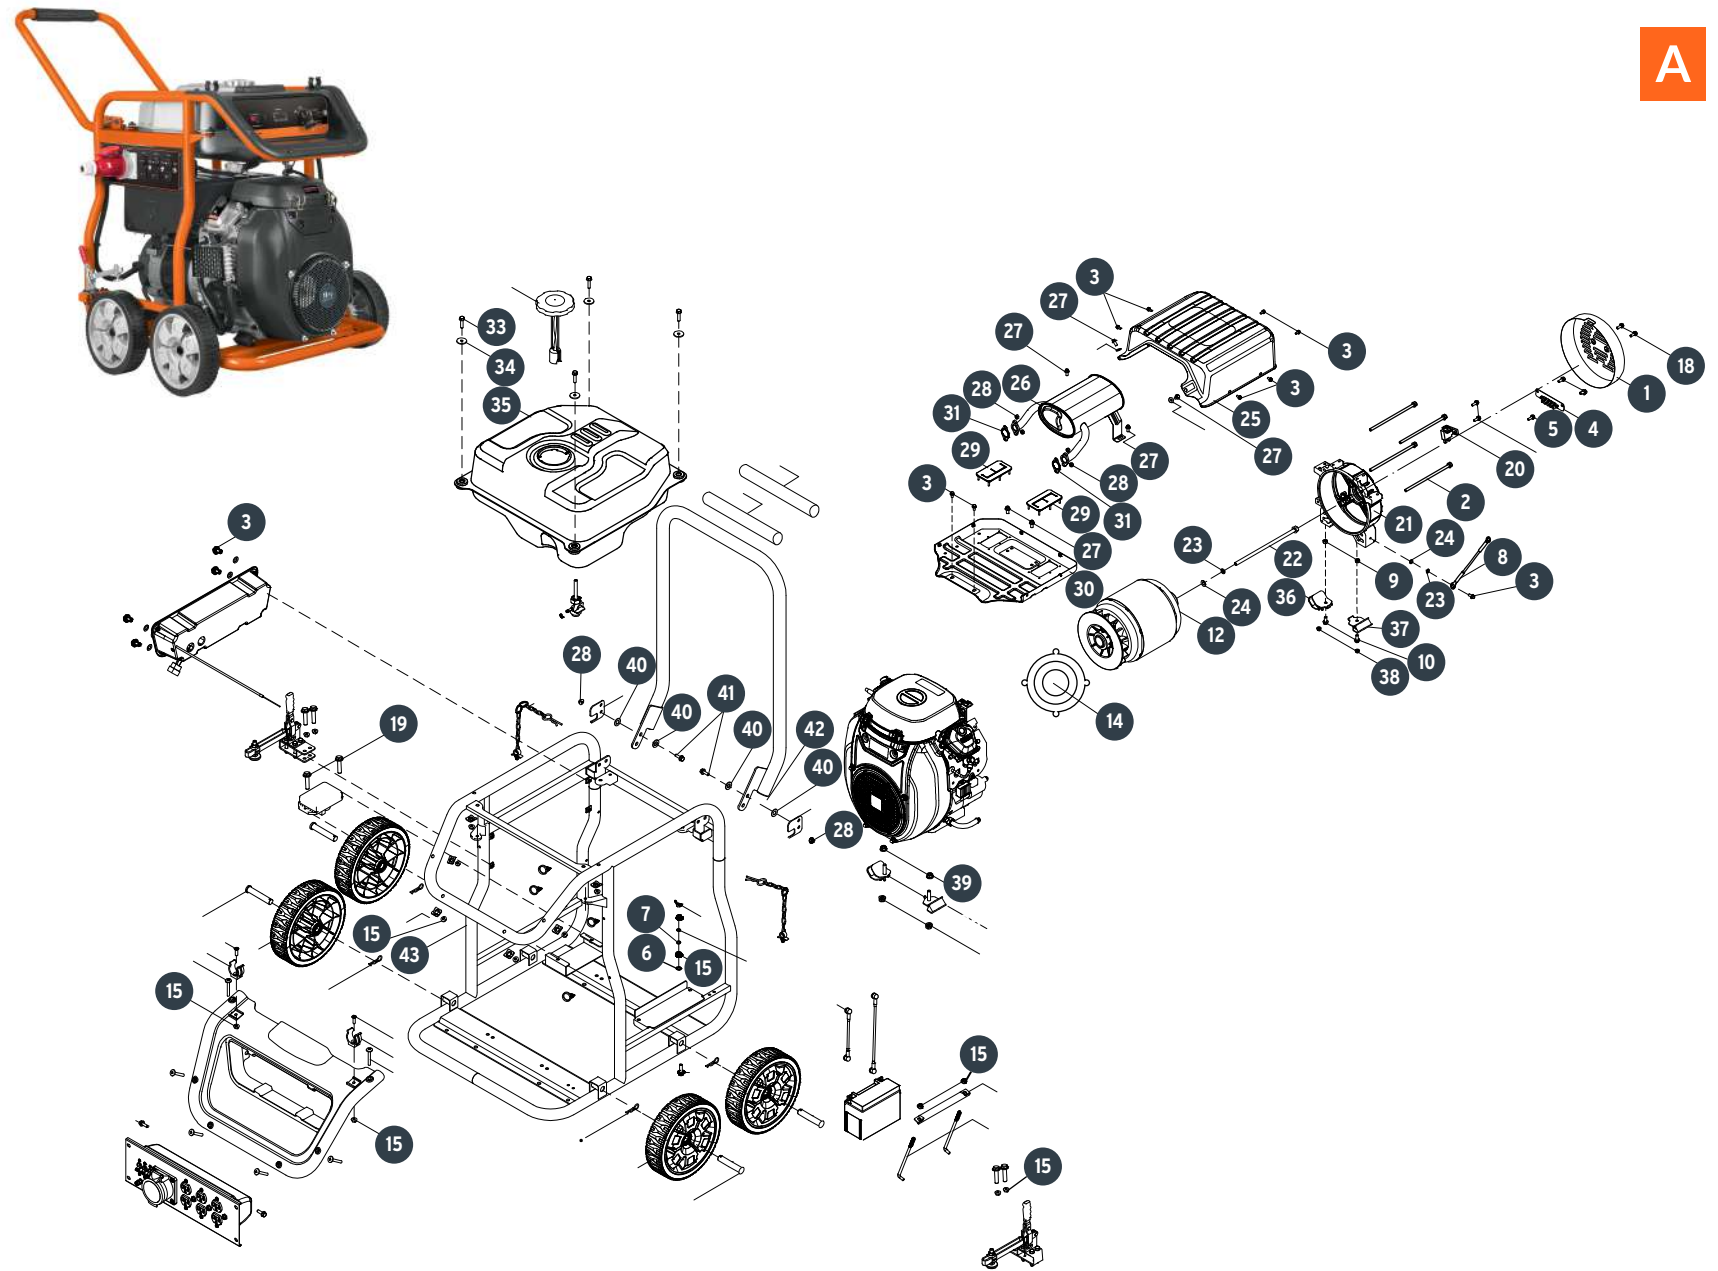

A

A

| No. | Código | Clave        | Descripción                    |
|-----|--------|--------------|--------------------------------|
| 1   | 933561 | R1-GEN-100X  | Cubierta de silenciador        |
| 2   | 933562 | R2-GEN-100X  | Tornillo M8x170                |
| 3   | 933563 | R3-GEN-100X  | Tornillo M6x12                 |
| 4   | 933564 | R4-GEN-100X  | Tableta de conexiones          |
| 5   | 933565 | R5-GEN-100X  | Tornillo M5x14                 |
| 6   | 933566 | R6-GEN-100X  | Arandela plana Ø6              |
| 7   | 933567 | R7-GEN-100X  | Arandela plana Ø6              |
| 8   | 933568 | R8-GEN-100X  | Cable de tierra                |
| 9   | 933569 | R9-GEN-100X  | Tuerca M10                     |
| 10  | 933570 | R10-GEN-100X | Tornillo M10x25                |
| 12  | 933571 | R12-GEN-100X | Generador                      |
| 13  | 933572 | R13-GEN-100X | Tornillo M10x1.25x25           |
| 14  | 933573 | R14-GEN-100X | Cubierta frontal               |
| 15  | 933574 | R15-GEN-100X | Tuerca M6                      |
| 18  | 933575 | R18-GEN-100X | Tornillo M5x14                 |
| 19  | 933576 | R19-GEN-100X | Tornillo M6x20                 |
| 20  | 933577 | R20-GEN-100X | Ensamble de carbón             |
| 21  | 933578 | R21-GEN-100X | Cubierta trasera               |
| 22  | 933579 | R22-GEN-100X | Tornillo M10x1.25x273          |
| 23  | 933580 | R23-GEN-100X | Arandela de presión Ø10        |
| 24  | 933581 | R24-GEN-100X | Arandela plana Ø10x4xØ30       |
| 25  | 933582 | R25-GEN-100X | Guarda de mofle                |
| 26  | 933583 | R26-GEN-100X | Mofle                          |
| 27  | 933584 | R27-GEN-100X | Tornillo M8x16                 |
| 28  | 933585 | R28-GEN-100X | Tuerca M8                      |
| 29  | 933586 | R29-GEN-100X | Soporte guía de mofle          |
| 30  | 933587 | R30-GEN-100X | Soporte de gobernador          |
| 31  | 933588 | R31-GEN-100X | Junta de mofle                 |
| 32  | 933589 | R32-GEN-100X | Soporte de conexión de mofle   |
| 33  | 933590 | R33-GEN-100X | Tornillo M6x25                 |
| 34  | 933591 | R34-GEN-100X | Arandela plana Ø6.5x2xØ25      |
| 35  | 933592 | R35-GEN-100X | Tanque de gasolina             |
| 36  | 933593 | R36-GEN-100X | Amortiguador derecho trasero   |
| 37  | 933594 | R37-GEN-100X | Amortiguador izquierdo trasero |
| 38  | 933595 | R38-GEN-100X | Tuerca M8                      |
| 39  | 933596 | R39-GEN-100X | Tuerca M8                      |
| 40  | 933597 | R40-GEN-100X | Arandela                       |
| 41  | 933598 | R41-GEN-100X | Tornillo M8x20                 |
| 42  | 933599 | R42-GEN-100X | Manubrio                       |
| 43  | 933600 | R43-GEN-100X | Ensamble de estructura         |