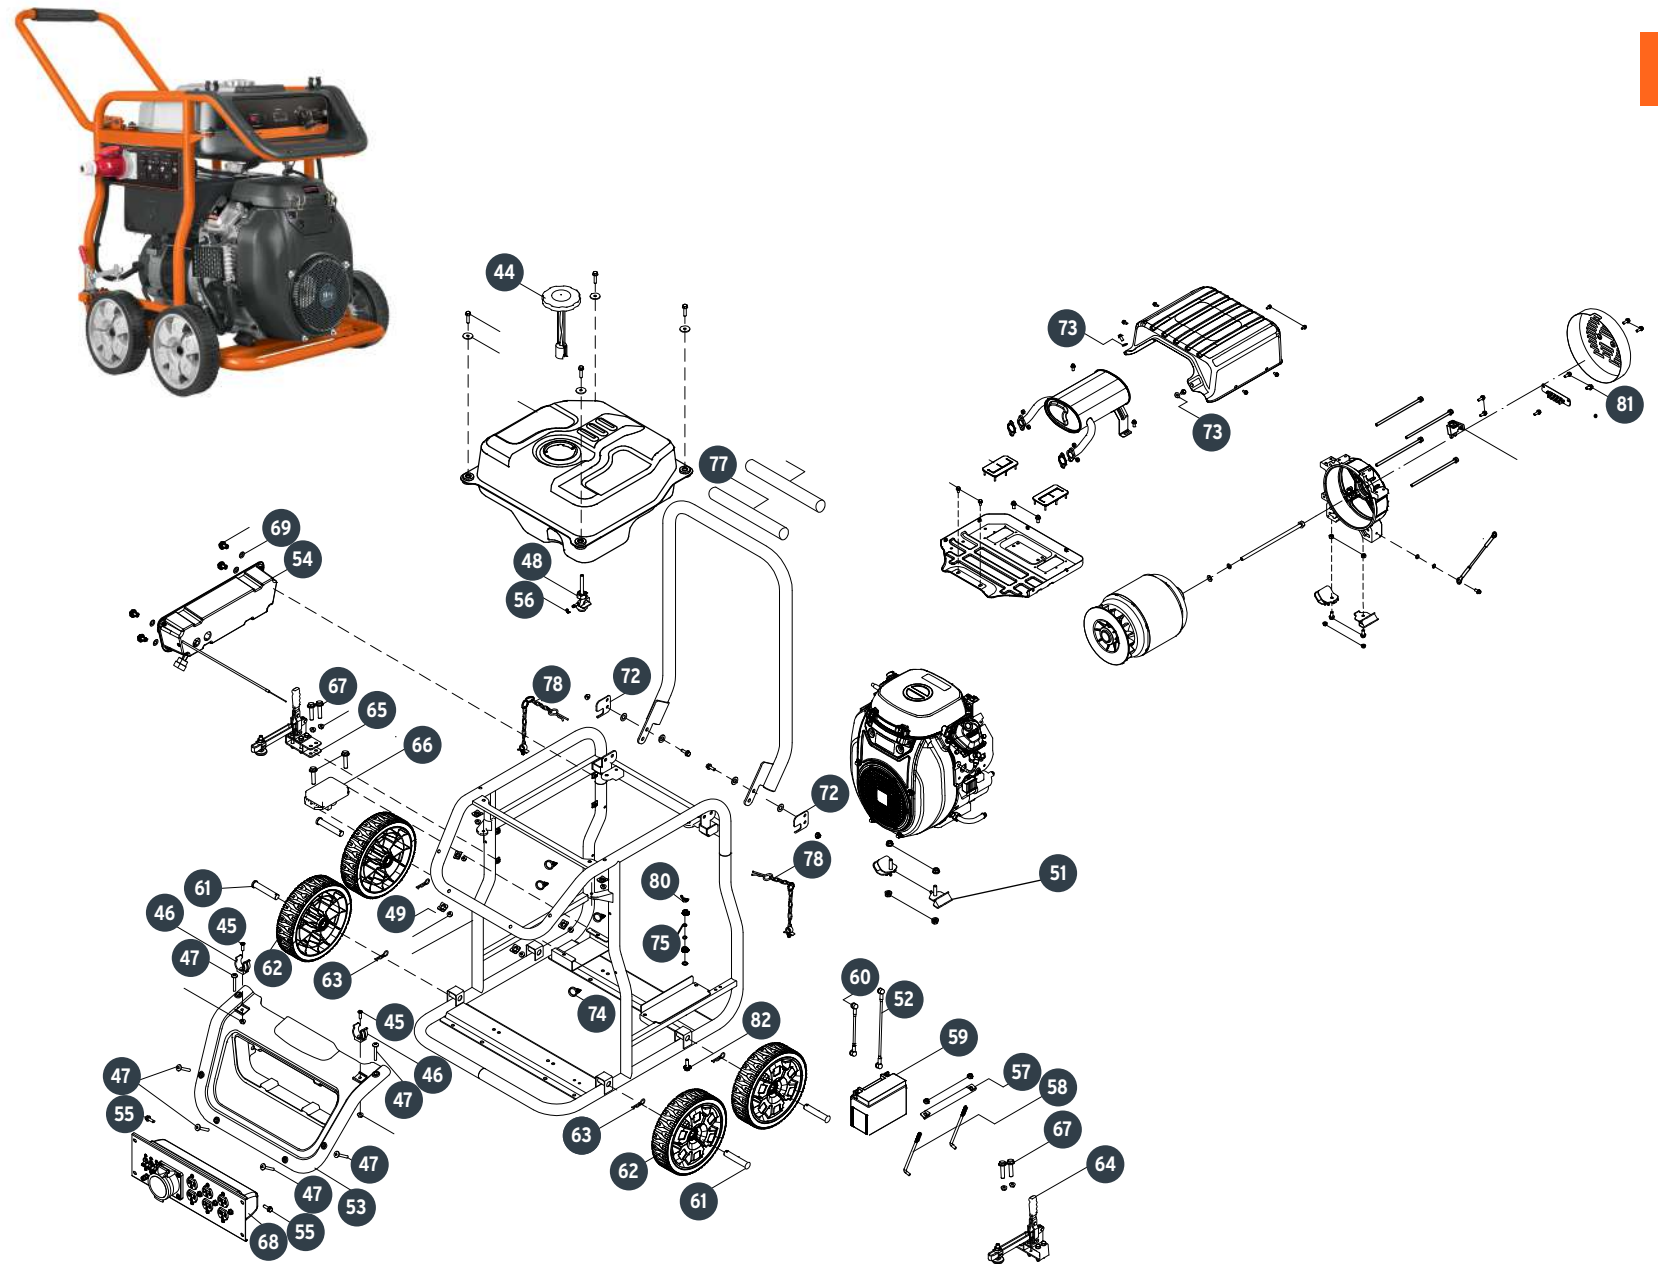

No.	Código	Clave	Descripción
44	933601	R44-GEN-100X	Flotador de gasolina
45	933602	R45-GEN-100X	Tornillo M6x20
46	933603	R46-GEN-100X	Seguro de manubrio
47	933604	R47-GEN-100X	Tornillo M6x20
48	933605	R48-GEN-100X	Válvula de gasolina
49	933606	R49-GEN-100X	Arandela
50	933607	R50-GEN-100X	Tuerca M10
51	933608	R51-GEN-100X	Amortiguadores delanteros izq. y der.
52	933609	R52-GEN-100X	Arnés para batería (- negativo)
53	933610	R53-GEN-100X	Cubierta de papel
54	933611	R54-GEN-100X	Panel de encendido con display
55	933612	R55-GEN-100X	Tornillo M6x18
56	933613	R56-GEN-100X	Abrazadera Ø9.5x8
57	933614	R57-GEN-100X	Soporte fijador de batería
58	933615	R58-GEN-100X	Tornillo para fijas batería
59	933616	R59-GEN-100X	Batería
60	933617	R60-GEN-100X	Arnés para batería (+ positivo)
61	933618	R61-GEN-100X	Perno para ruedas
62	933619	R62-GEN-100X	Llantas
63	933620	R63-GEN-100X	Chaveta
64	933621	R64-GEN-100X	Ensamble de freno de rueda izquierda
65	933622	R65-GEN-100X	Ensamble de freno de rueda derecho
66	933623	R66-GEN-100X	Regulador de voltaje
67	933624	R67-GEN-100X	Tornillo M6x40
68	933625	R68-GEN-100X	Tablero de conexiones de contactos
69	933626	R69-GEN-100X	Arandela Ø11xØ6x1
70	933627	R70-GEN-100X	Manguera Ø10x100
71	933628	R71-GEN-100X	Protector de motor
72	933629	R73-GEN-100X	Soporte de manubrio
73	933630	R74-GEN-100X	Arandela Ø8x2xØ24
74	933631	R75-GEN-100X	Abrazadera
75	933632	R76-GEN-100X	Arandela Ø6
77	933633	R77-GEN-100X	Manga
78	933634	R78-GEN-100X	Seguro de manubrio
79	933635	R79-GEN-100X	Abrazadera
80	933636	R80-GEN-100X	Tuerca mariposa M6
81	933637	R81-GEN-100X	Tornillo M6x12
82	933638	R82-GEN-100X	Tornillo M6x25