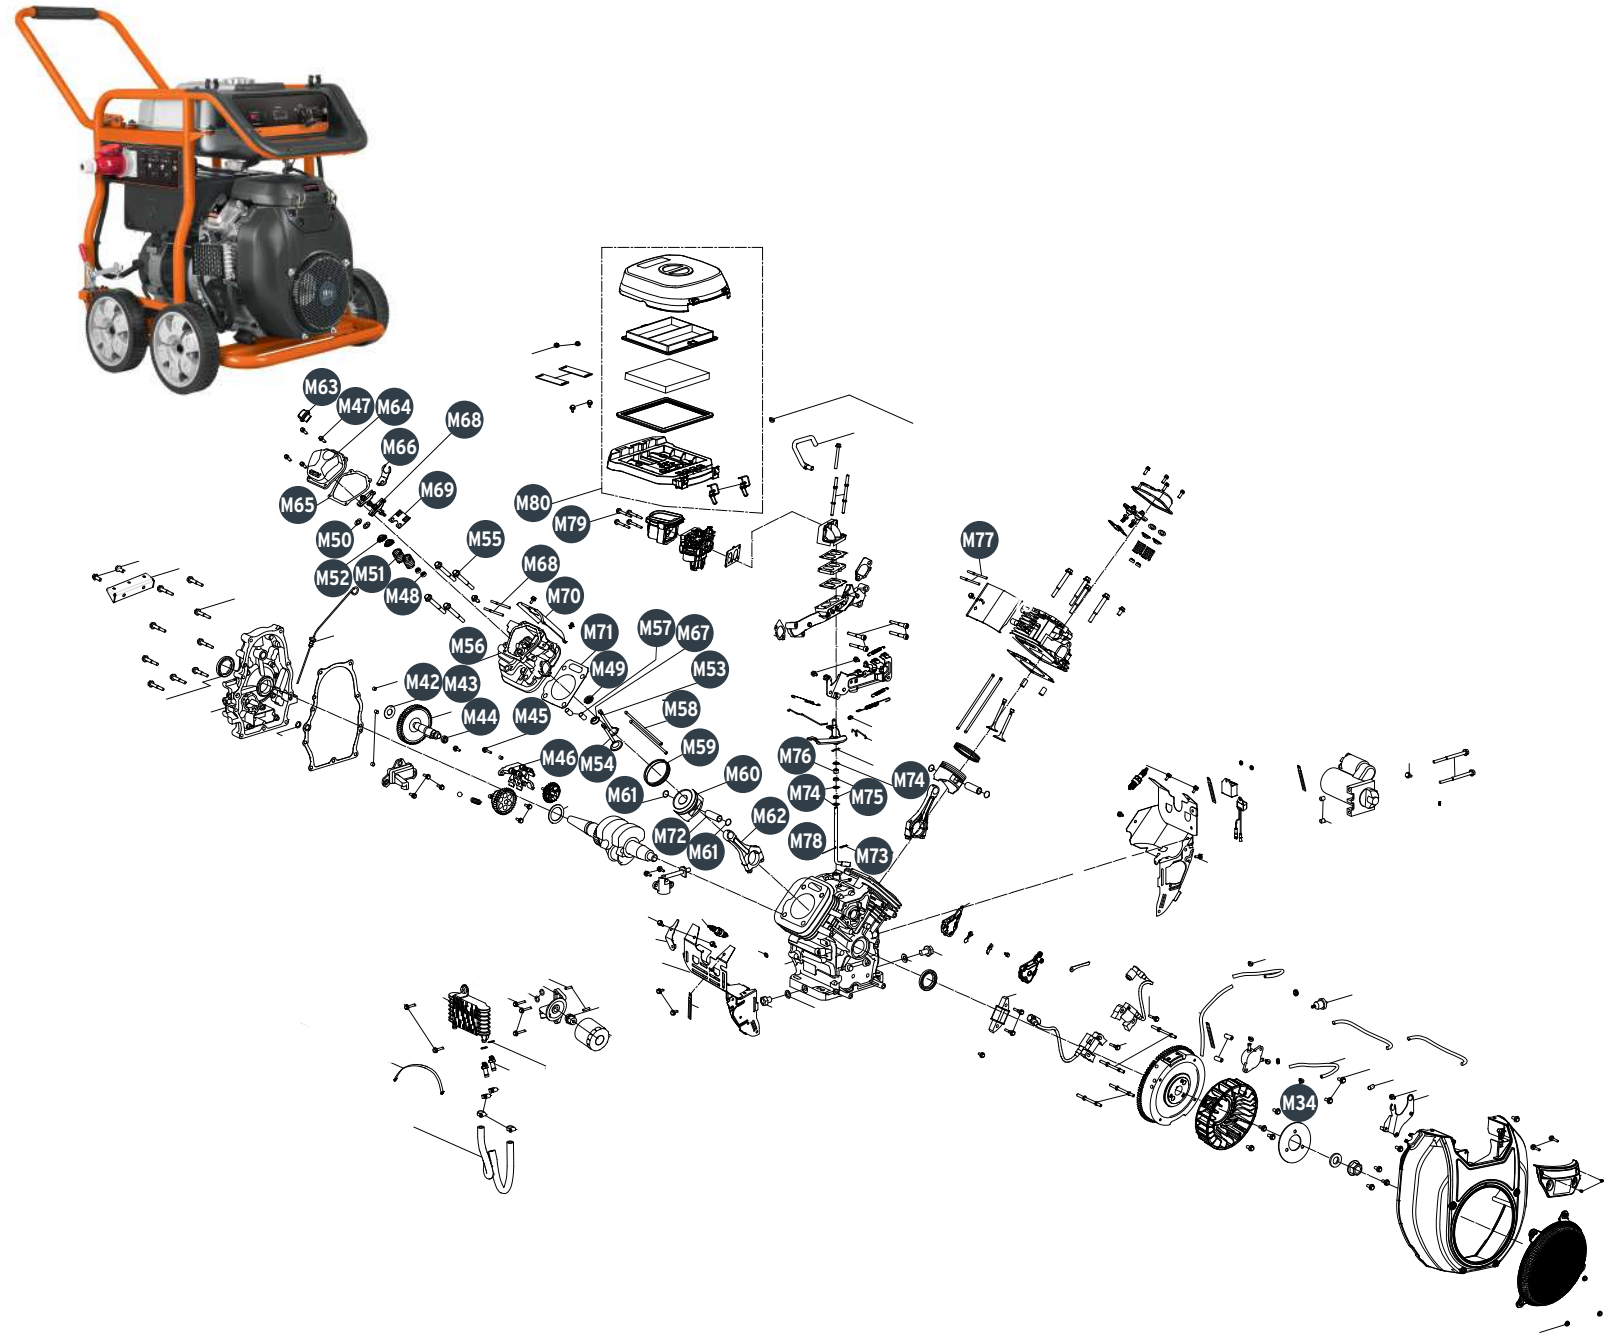

No.	Código	Clave	Descripción
M42	933680	R42-GEN-100X	Arandela Ø17.4x1xØ25.9
M43	933681	R43-GEN-100X	Árbol de levas
M44	933682	R44-GEN-100X	Balero de bolas 6003-Z
M45	933683	R45-GEN-100X	Tornillo M6x25
M46	933684	R46-GEN-100X	Base de balancines
M47	933685	R47-GEN-100X	Tornillo M6x22
M48	933686	R48-GEN-100X	Tapa de ajuste de la válvula
M49	933687	R49-GEN-100X	Asiento de muelle
M50	933688	R50-GEN-100X	Ajuste de válvula
M51	933689	R51-GEN-100X	Resorte de válvula
M52	933690	R52-GEN-100X	Asiento de resorte de válvula
M53	933691	R53-GEN-100X	Válvula de escape
M54	933692	R54-GEN-100X	Válvula de admisión
M55	933693	R55-GEN-100X	Tornillo M10x1.25x87
M56	933694	R56-GEN-100X	Cabeza de cilindro
M57	933695	R57-GEN-100X	Perno Ø12x20
M58	933696	R58-GEN-100X	Varilla de empuje
M59	933697	R59-GEN-100X	Juego de anillos para pistón
M60	933698	R60-GEN-100X	Pistón
M61	933699	R61-GEN-100X	Seguro de perno
M62	933700	R62-GEN-100X	Ensamble de biela
M63	933701	R63-GEN-100X	Tapón de aceite
M64	933702	R64-GEN-100X	Tapa de válvulas 1
M65	933703	R65-GEN-100X	Junta de tapa de válvulas
M66	933704	R66-GEN-100X	Soporte de cable
M67	933705	R67-GEN-100X	Sello de la válvula de admisión
M68	933706	R68-GEN-100X	Ensamble de balancín
M69	933707	R69-GEN-100X	Base de balancín
M70	933708	R70-GEN-100X	Protector
M71	933709	R71-GEN-100X	Junta de cilindro
M72	933710	R72-GEN-100X	Perno de pistón
M73	933711	R73-GEN-100X	Chaveta
M74	933712	R74-GEN-100X	Arandela
M75	933713	R75-GEN-100X	Retén Ø8xØ14x4
M76	933714	R76-GEN-100X	Balero de agujas HK081210
M77	933715	R77-GEN-100X	Perno M8x34
M78	933716	R78-GEN-100X	Eje de gobernador
M79	933717	R79-GEN-100X	Tornillo M6x90
M80	933718	R80-GEN-100X	Ensamble de filtro de aire

D